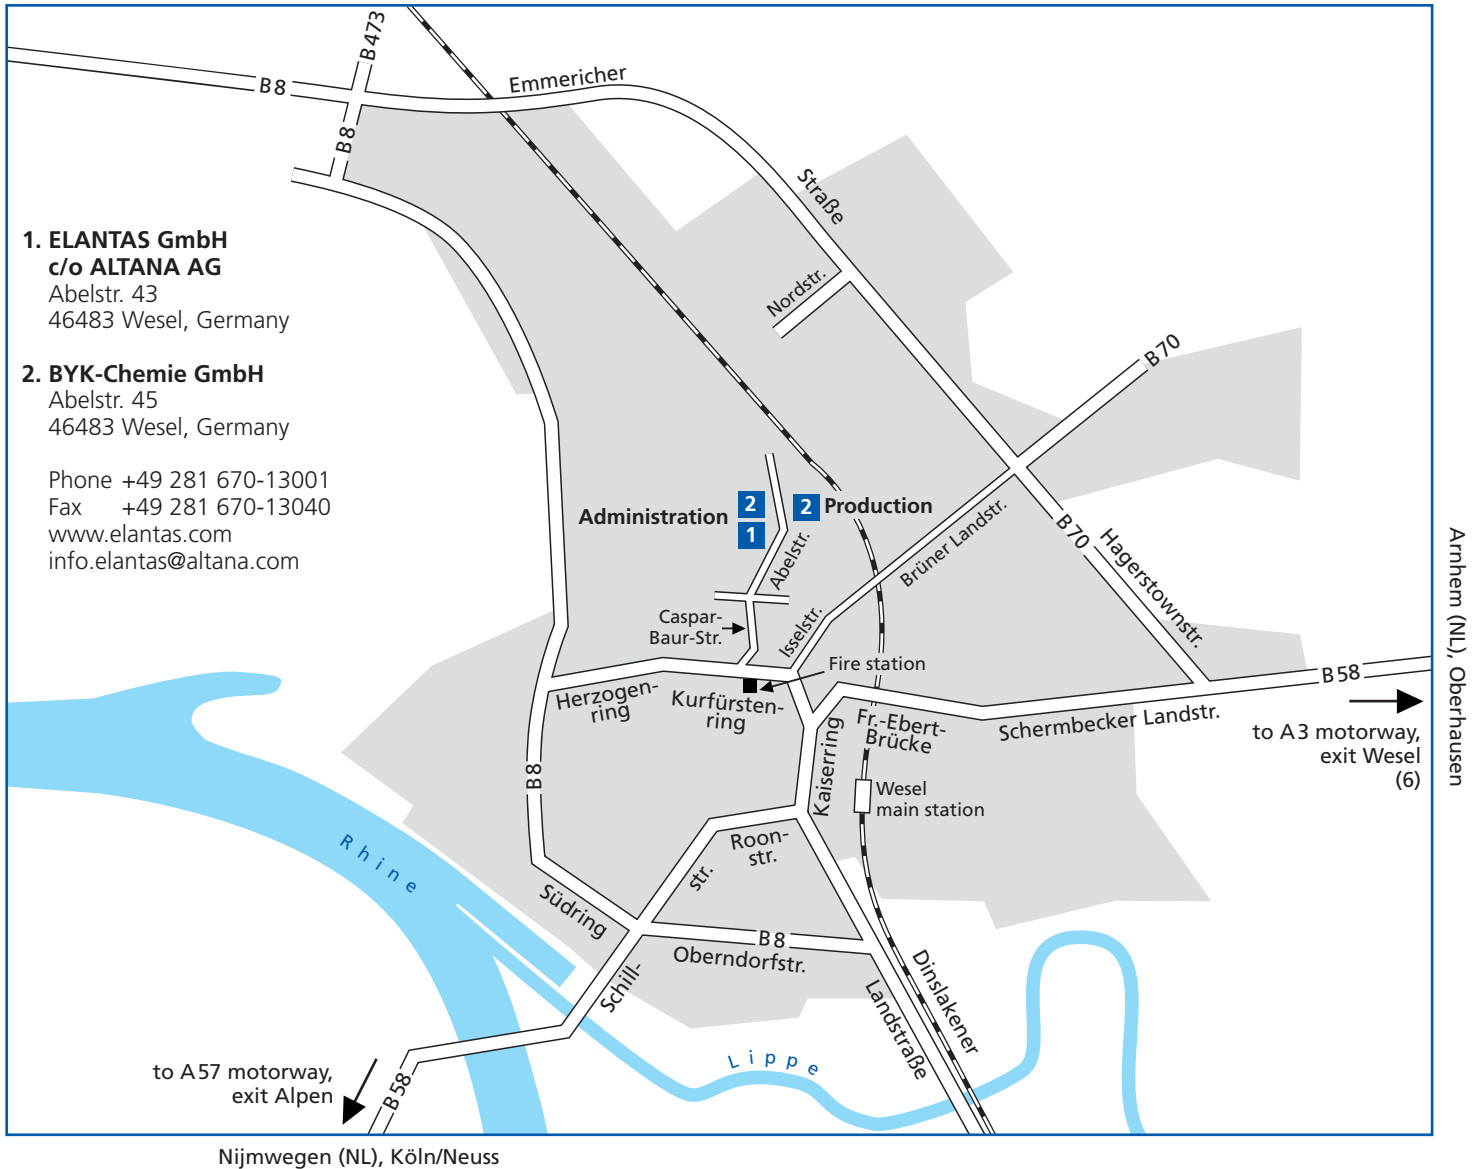

Your Way to ELANTAS, Wesel

1. ELANTAS GmbH
c/o ALTANA AG
Abelstr. 43
46483 Wesel, Germany

2. BYK-Chemie GmbH
Abelstr. 45
46483 Wesel, Germany

Phone +49 281 670-13001
Fax +49 281 670-13040
www.elantas.com
info.elantas@altana.com

How to find us by car

You are driving on the motorway A3/E36 from Oberhausen resp. Arnhem
Exit: No. 6 Wesel

Please follow the main road B 58 towards Wesel for approximately 5 km, cross an elevated railway bridge, directly turn off right into "Kaiserring" and stay on the right side of the lane until you reach the 2nd traffic light (on the left hand side you can see a fire station). At the 2nd traffic light turn right into "Caspar-Baur-Straße". After some hundred meters the name changes into "Abelstraße". After approximately 1 km you will face the administration building of ALTANA / ELANTAS on the left hand side.

How to find us by train

Take the train to main station Wesel. Take a taxi (e.g. Taxi Dickmann, phone: +49 281 7777) to ALTANA / ELANTAS (by car you need approximately 5 minutes).

You are driving on the motorway A57 from Köln/Neuss resp. Nijmegen
Exit: Alpen

Please follow the main road B 58 towards Wesel for approximately 20 km. After having passed the Rhine bridge you continue straight until you reach the 3rd traffic light (on the right hand side you see a filling station) where you turn left into "Kaiserring". Follow this street on the right side of the lane until the 4th traffic light (on the left hand side you can see a fire station). At the 4th traffic light turn right into "Caspar-Baur-Straße". After some hundred meters the name changes into "Abelstraße". After approximately 1 km you will face the administration building of ALTANA / ELANTAS on the left hand side.