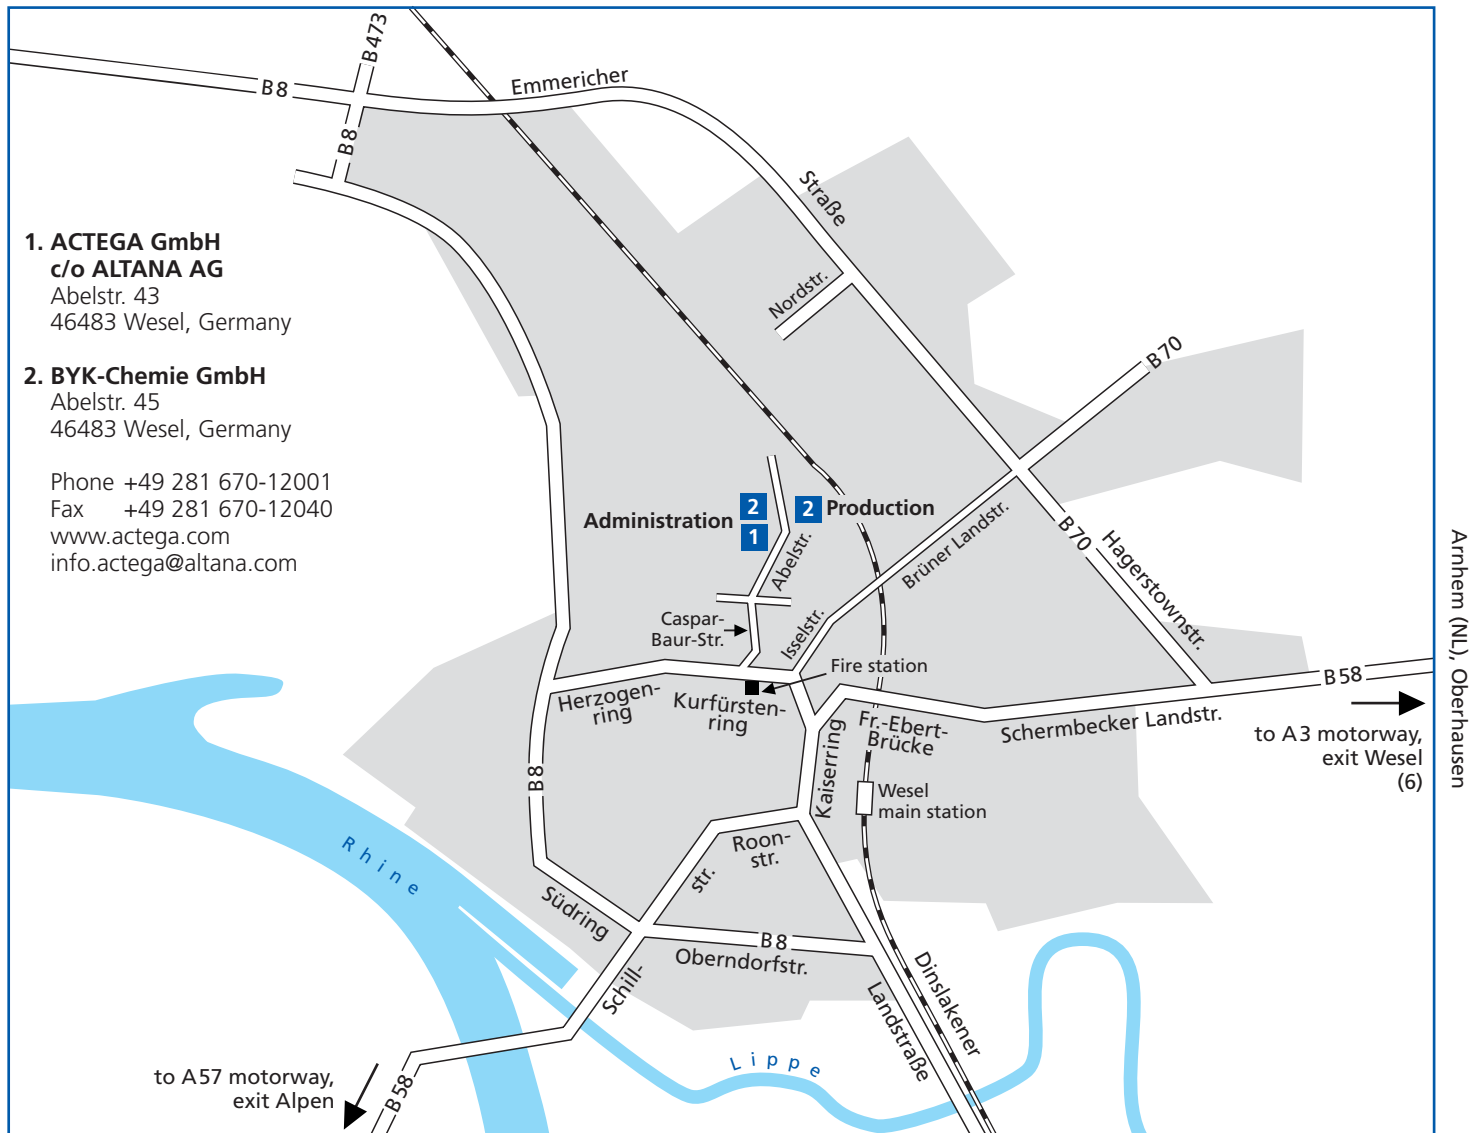

Your Way to ACTEGA, Wesel

1. ACTEGA GmbH
c/o ALTANA AG
Abelstr. 43
46483 Wesel, Germany

2. BYK-Chemie GmbH
Abelstr. 45
46483 Wesel, Germany

Phone +49 281 670-12001
Fax +49 281 670-12040
www.actega.com
info.actega@altana.com

Nijmwegen (NL), Köln/Neuss

How to find us by car

You are driving on the motorway A3/E36 from Oberhausen resp. Arnhem
Exit: No. 6 Wesel

Please follow the main road B 58 towards Wesel for approximately 5 km, cross an elevated railway bridge, directly turn off right into "Kaiserring" and stay on the right side of the lane until you reach the 2nd traffic light (on the left hand side you can see a fire station). At the 2nd traffic light turn right into "Caspar-Baur-Straße". After some hundred meters the name changes into "Abelstraße". After approximately 1 km you will face the administration building of ALTANA / ACTEGA on the left hand side.

How to find us by train

Take the train to main station Wesel. Take a taxi (e.g. Taxi Dickmann, phone: +49 281 7777) to ALTANA / ACTEGA (by car you need approximately 5 minutes).

You are driving on the motorway A57 from Köln/Neuss resp. Nijmwegen
Exit: Alpen

Please follow the main road B 58 towards Wesel for approximately 20 km. After having passed the Rhine bridge you continue straight until you reach the 3rd traffic light (on the right hand side you see a filling station) where you turn left into "Kaiserring". Follow this street on the right side of the lane until the 4th traffic light (on the left hand side you can see a fire station). At the 4th traffic light turn right into "Caspar-Baur-Straße". After some hundred meters the name changes into "Abelstraße". After approximately 1 km you will face the administration building of ALTANA / ACTEGA on the left hand side.